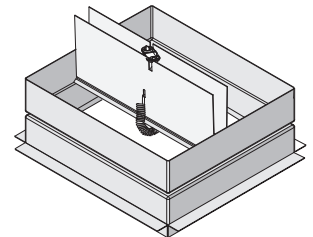

CFD-521-BT: 1 hour – Ceiling Radiation Damper – Butterfly Style Blade R-6.3 Insulated Outlet Box

CFD-521-IP: 1 hour – Ceiling Radiation Damper – Butterfly Style Blade R-6.5 Insulated Duct Board Outlet Box