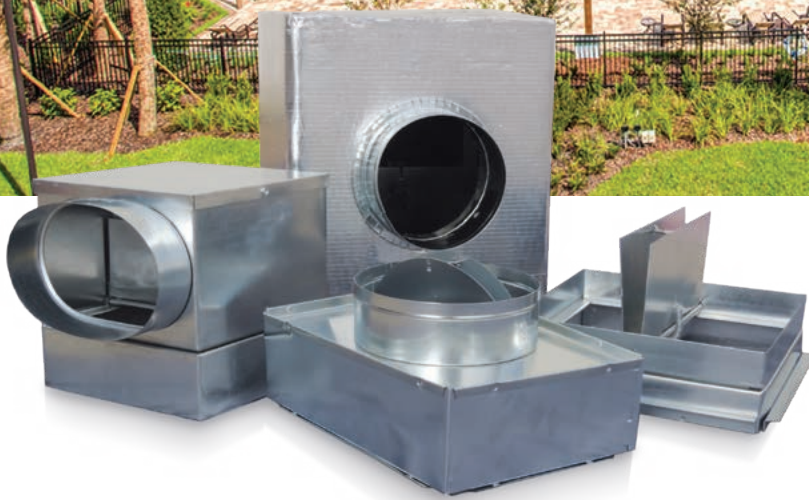

Pottorff supplied our 1 hour rated CFD-521-IP Ceiling Radiation Damper for this project. The CFD-521-IP features butterfly style blades and an R-6.5 insulated duct board outlet box.

POTTORFF®

www.pottorff.com

POTTORFF SUPPLIED CEILING RADIATION DAMPERS FOR THIS COMPLEX

Our CFD-521 line of Ceiling Radiation Dampers employs butterfly style blades for point-of-origin control of radiant heat in HVAC systems. These dampers are installed horizontally in the ceiling membrane of combustible floor-ceiling or roof-ceiling assemblies with fire resistance rating up to and including 1 hour.